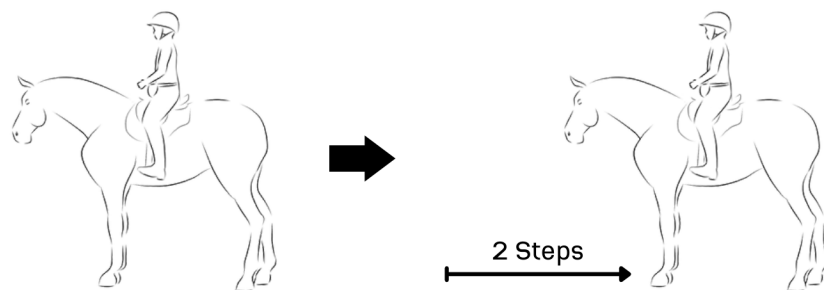

# Ridden Classes: Calm Default, Backing

**Objective:** To demonstrate an effective, solid, and fluid calm default behavior during riding.

**Regulations:** Ridden Handling

**CALM DEFAULT - UNDER SADDLE**

While the equine is halted, the handler should remain still and balanced in the saddle. The equine should stand calmly and patiently with their head forward.

**REINFORCEMENT - UNDER SADDLE**

Remaining balanced in the saddle, the handler delivers reinforcement from either side of the equine. The equine also remains balanced & reaches gently to retrieve reinforcement.