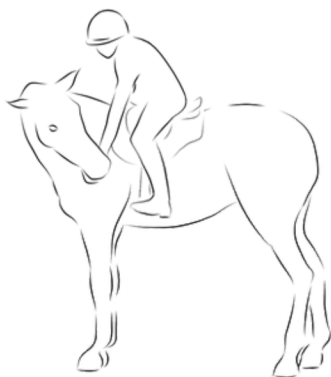

# Ridden Classes: Calm Default, Backing

**Objective:** To demonstrate an effective, solid, and fluid calm default behavior during riding.

**Regulations:** Ridden Handling

**CALM DEFAULT - UNDER SADDLE**

While the equine is halted, the handler should remain still and balanced in the saddle. The equine should stand calmly and patiently with their head forward.

**REINFORCEMENT - UNDER SADDLE**

Remaining balanced in the saddle, the handler delivers reinforcement from either side of the equine. The equine also remains balanced & reaches gently to retrieve reinforcement.