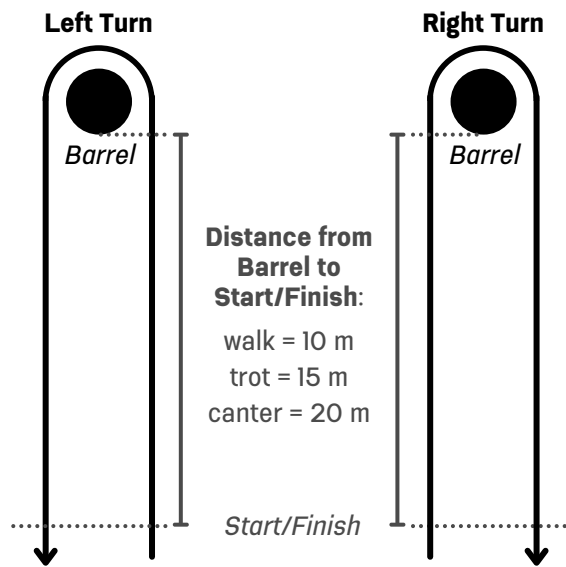

Gymkhana Patterns: Supplemental

Level 4: Specialized Riding

Division 4: Gymkhana

Description: All gymkhana arenas should be flat, clear of other obstacles, have safe footing, and must be enclosed in a safely fenced area.

Class 341: Single Turn

Class 342: Keyhole

Class 343: Cloverleaf

Continued (1/2) →