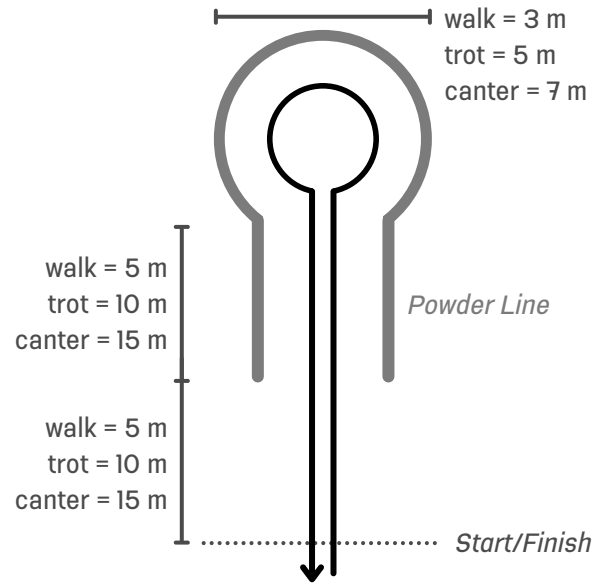

Gymkhana Patterns: Supplemental

Level 4: Specialized Riding

Division 4: Gymkhana

Description: All gymkhana arenas should be flat, clear of other obstacles, have safe footing, and must be enclosed in a safely fenced area.

Class 341: Single Turn

Class 342: Keyhole

Class 343: Cloverleaf

Continued (1/2) →