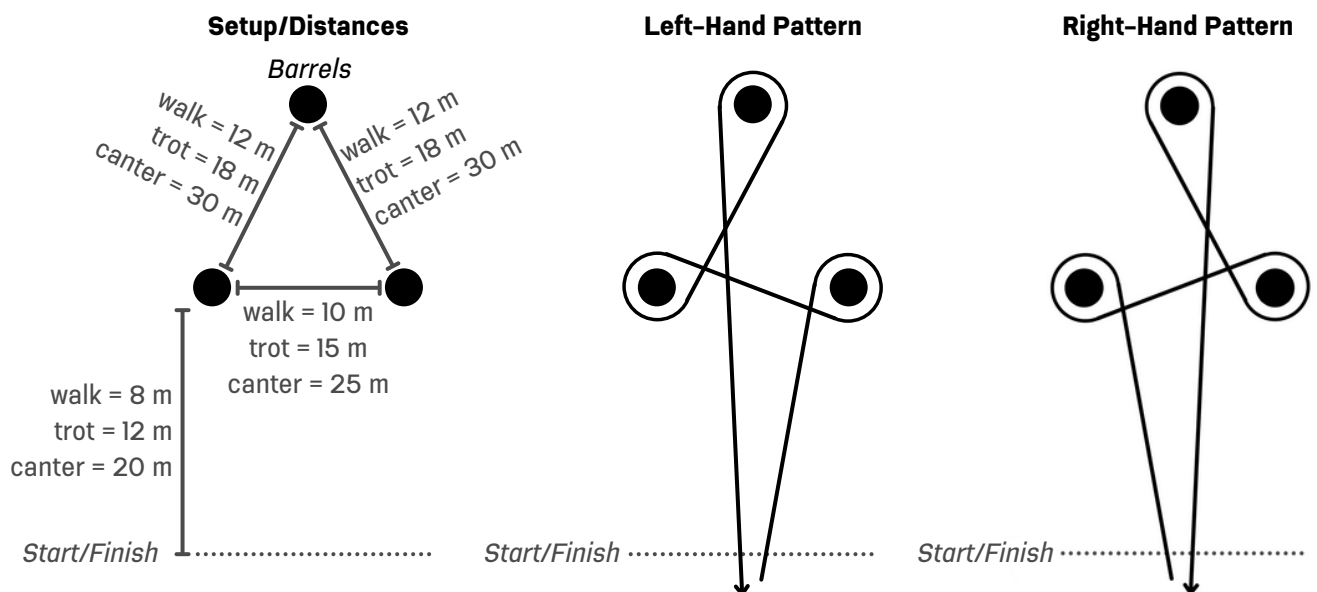

Gymkhana Patterns: Supplemental

Level 4: Specialized Riding

Division 4: Gymkhana

Description: All gymkhana arenas should be flat, clear of other obstacles, have safe footing, and must be enclosed in a safely fenced area.

Class 341: Single Turn

Class 342: Keyhole

Class 343: Cloverleaf

Continued (1/2) →